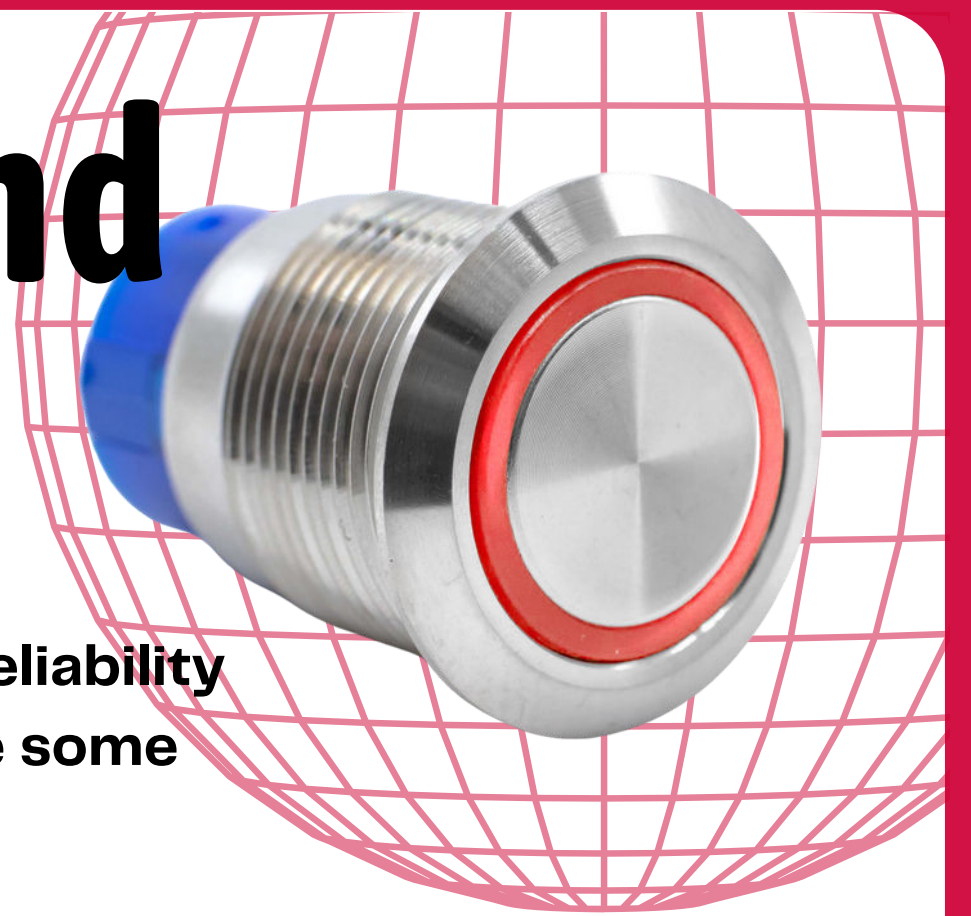

E-SWITCH®

ULV4 SERIES ANTI-VANDAL SWITCH

Tamper-Resistant

48 Graphic Options

UL Certified

3 Wire Lead Options

800-867-2717

e-switch.com

Durability and Security

The ULV4 Series provides unmatched reliability and safety in vital applications. Here are some essential features:

Built to Last

A long life switch with a 19mm panel cutout and an operating life of up to a million cycles (momentary) or 500,000 cycles (latching).

Tamper-Resistant

Designed to prevent unauthorized access and sealed to an IP67 rating for moisture and dust protection.

Go-to Choice

Growing popularity for a variety of applications due to highly customizable features and multiple wire lead assembly options.

48 Graphic Options

UL Certified Anti-Vandal

- Electrical rating of 3A, 250VAC
- Illuminated dot, ring or power symbol in multiple LED color and voltage options
- SPDT or DPDT functionality
- Maintained or momentary pushbutton actuation