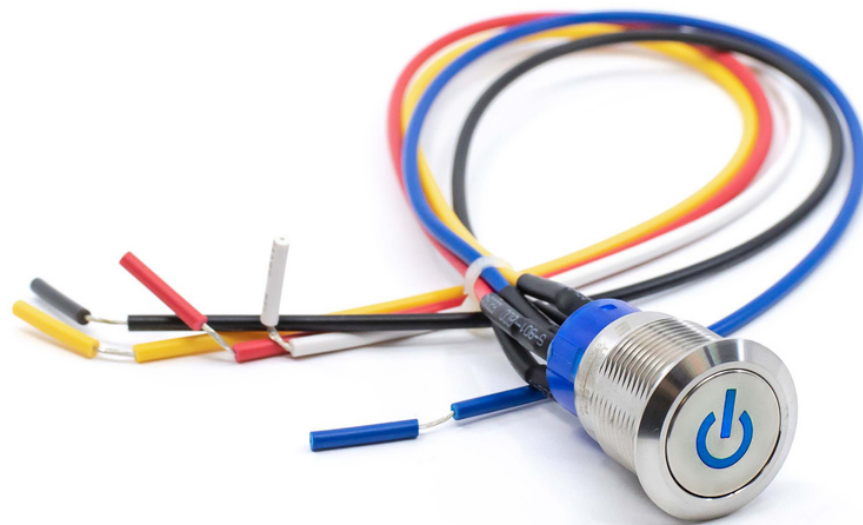

48 Graphic Options

UL Certified Anti-Vandal

- Electrical rating of 3A, 250VAC
- Illuminated dot, ring or power symbol in multiple LED color and voltage options
- SPDT or DPDT functionality
- Maintained or momentary pushbutton actuation

Ticket
Machines

Access Control
Systems

Public
Kiosks

E-Switch | Selection. *Service.* Speed.

4 TERMINAL OPTIONS

- SAVE TIME, LABOR AND COST

SOLDER LUG

WIRE LEADS ATTACHED 300MM LONG

MOLDED PROTECTIVE BOOT W/ WIRE LEADS 500MM LONG

DETACHABLE SOCKET W/ WIRE LEADS 500MM LONG

MORE FROM THE ULV SERIES

ULV7 Series

- 22mm panel cutout size
- Electrical rating: 3A, 250VAC
- IP67 rated
- SPDT or DPDT function
- 3 wire lead options
- 48 graphic options
- Long mechanical life of 1M cycles