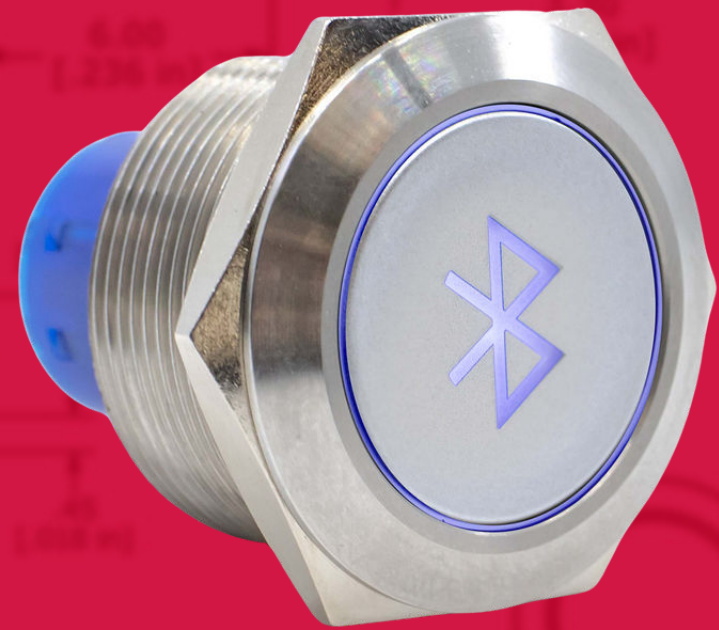

ULV8 Series

- 25mm panel cutout size
- Electrical rating: 3A, 250VAC
- IP67 rated
- SPDT or DPDT function
- 3 wire lead options
- 48 graphic options
- Long mechanical life of 1M cycles