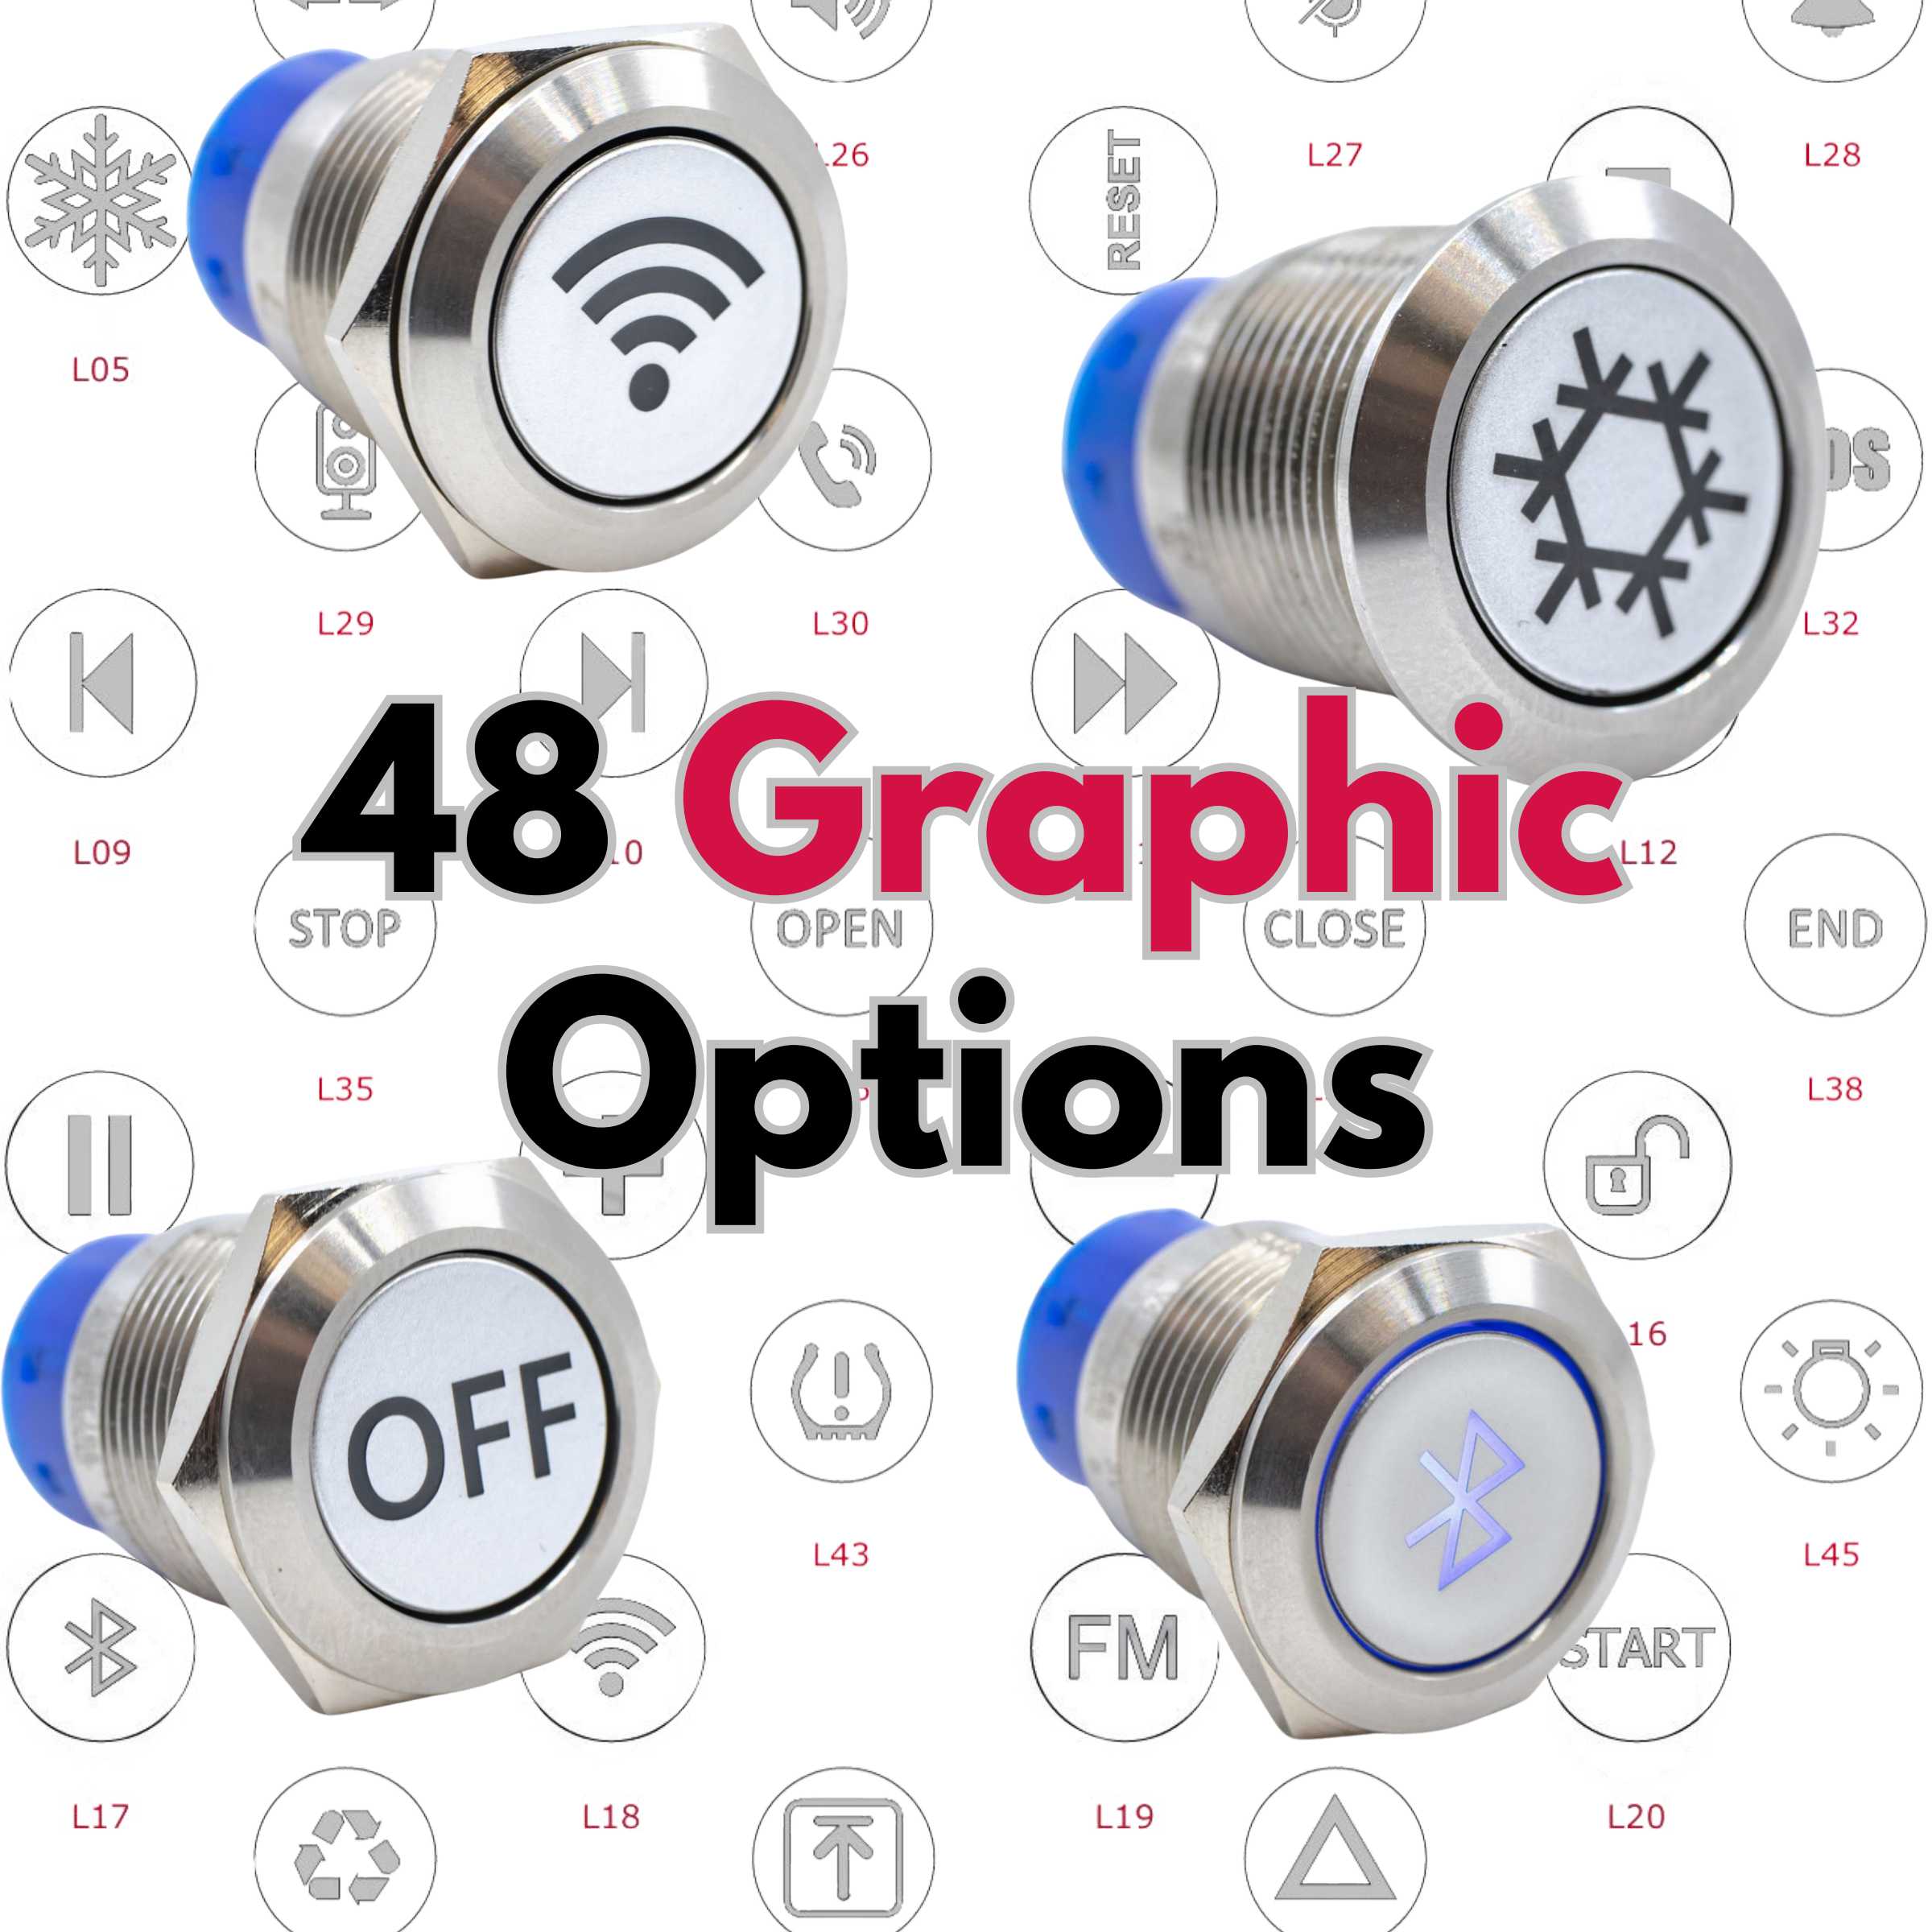

48 Graphic Options

UL Certified Anti-Vandal

- Electrical rating of 3A, 250VAC
- Illuminated dot, ring or power symbol in multiple LED color and voltage options
- SPDT or DPDT functionality
- Maintained or momentary pushbutton actuation