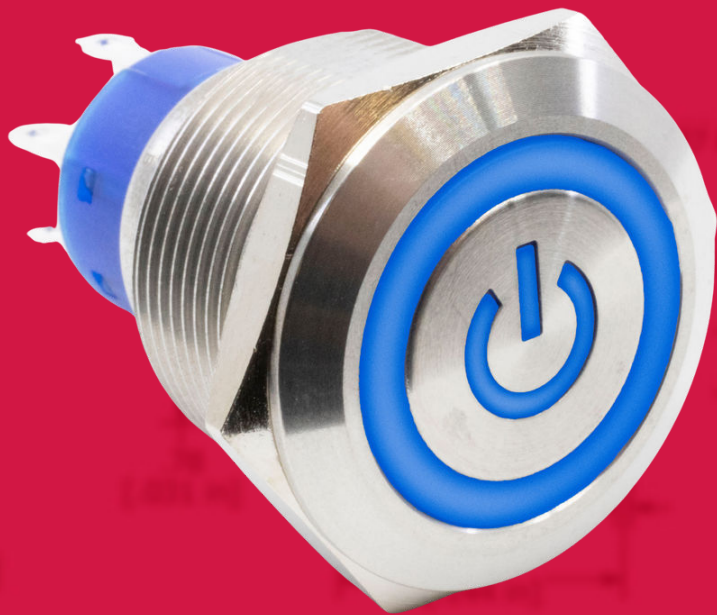

Ticket
Machines

Access Control
Systems

Public
Kiosks

E-Switch | Selection. *Service.* Speed.

4 TERMINAL OPTIONS

- SAVE TIME, LABOR AND COST

SOLDER LUG

WIRE LEADS ATTACHED 300MM LONG

MOLDED PROTECTIVE BOOT W/ WIRE LEADS 500MM LONG

DETACHABLE SOCKET W/ WIRE LEADS 500MM LONG

MORE FROM THE ULV SERIES

ULV7 Series

- 22mm panel cutout size
- Electrical rating: 3A, 250VAC
- IP67 rated
- SPDT or DPDT function
- 3 wire lead options
- 48 graphic options
- Long mechanical life of 1M cycles