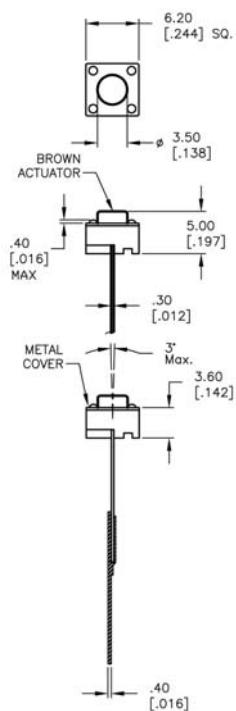

HOW TO ORDER

SERIES	MODEL NO.	ACTUATOR ("L" Dimension)	OPERATING FORCE	CONTACT MATERIAL
TL	59	N = 4.3mm A = 5.0mm B = 9.5mm C = 8.0mm F = 7.0mm E = 7.3mm P = 8.5mm	F100 F160 F260	Q = Silver
TL	58 Right Angle	V = 3.85mm W = 3.15mm X = 4.75mm	F100 F160 F260	Q = Silver

▶ ▶ ▶ Example Ordering Number
TL-59-N-F160-Q

Specifications subject to change without notice.

TACT SWITCHES

NAVIGATION SWITCHES

PUSHBUTTON SWITCHES

TOGGLE SWITCHES

ROCKER SWITCHES

SLIDE SWITCHES

SNAP-ACTION SWITCHES

DIP SWITCHES

KEYLOCK SWITCHES

ROTARY SWITCHES

DETECTOR SWITCHES

CAP OPTIONS

TL 59

STANDARD RADIAL LEAD

Actuator Length (L) in mm		
N = 4.3	C = 8.0	P = 8.5
A = 5.0	F = 7.0	
B = 9.5	E = 7.3	

Operating Force	
F100	= 100 ± 50gf
F160	= 160 ± 50gf
F260	= 260 ± 50gf

TL 58

RIGHT ANGLE RADIAL LEAD

Actuator Length (L) in mm	
V	= 3.85
W	= 3.15
X	= 4.75