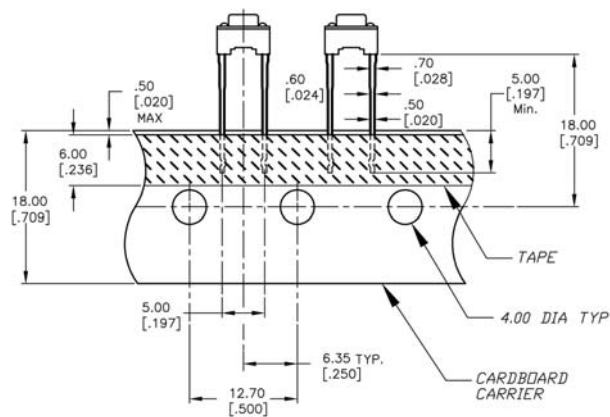

▶ ▶ ▶ Example Ordering Number
TL-59-N-F160-Q

Specifications subject to change without notice.

TACT SWITCHES

NAVIGATION SWITCHES

PUSHBUTTON SWITCHES

TOGGLE SWITCHES

ROCKER SWITCHES

SLIDE SWITCHES

SNAP-ACTION SWITCHES

DIP SWITCHES

KEYLOCK SWITCHES

ROTARY SWITCHES

DETECTOR SWITCHES

CAP OPTIONS

TL 59

STANDARD RADIAL LEAD

Actuator Length (L) in mm		
N = 4.3	C = 8.0	P = 8.5
A = 5.0	F = 7.0	
B = 9.5	E = 7.3	

Operating Force	
F100	= 100 ± 50gf
F160	= 160 ± 50gf
F260	= 260 ± 50gf

TL 58

RIGHT ANGLE RADIAL LEAD

Actuator Length (L) in mm	
V	= 3.85
W	= 3.15
X	= 4.75