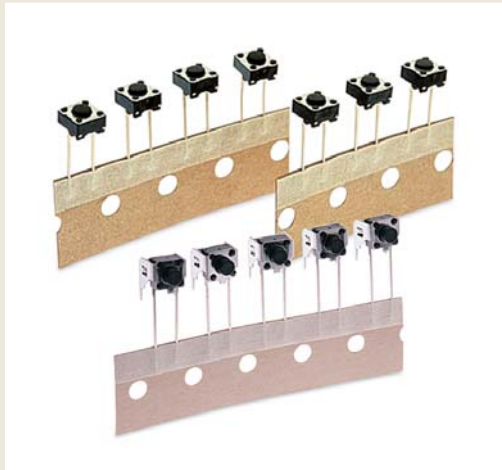

SERIES TL59/TL58 SWITCHES

TACT SWITCHES RADIAL LEAD

FEATURES & BENEFITS

- ▶ Designed for automatic feed
- ▶ Radial lead packaging

APPLICATIONS/MARKETS

- ▶ Telecommunications
- ▶ Consumer Electronics
- ▶ Audio/visual
- ▶ Medical
- ▶ Testing/instrumentation
- ▶ Computer/servers/peripherals

MATERIALS

Housing:	Polybutylene Terephthalate (PBT) or 6/6 Nylon
Actuator:	Polybutylene Terephthalate (PBT) or 6/6 Nylon
Bracket/Cover:	Tin plated steel
Contacts:	Silver plated phosphor bronze
Terminals:	Silver plated brass

HOW TO ORDER

SERIES	MODEL NO.	ACTUATOR ("L" Dimension)	OPERATING FORCE	CONTACT MATERIAL
TL	59	N = 4.3mm A = 5.0mm B = 9.5mm C = 8.0mm F = 7.0mm E = 7.3mm P = 8.5mm	F100 F160 F260	Q = Silver
TL	58 Right Angle	V = 3.85mm W = 3.15mm X = 4.75mm	F100 F160 F260	Q = Silver

▶ ▶ ▶ Example Ordering Number
TL-59-N-F160-Q

Specifications subject to change without notice.

TACT SWITCHES

NAVIGATION SWITCHES

PUSHBUTTON SWITCHES

TOGGLE SWITCHES

ROCKER SWITCHES

SLIDE SWITCHES