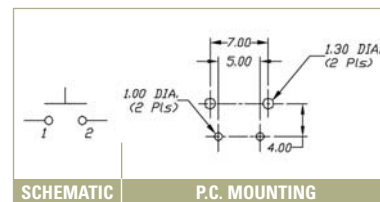

TACT SWITCHES

NAVIGATION SWITCHES

PUSHBUTTON SWITCHES

TOGGLE SWITCHES

ROCKER SWITCHES

SLIDE SWITCHES

SNAP-ACTION SWITCHES

DIP SWITCHES

KEYLOCK SWITCHES

ROTARY SWITCHES

DETECTOR SWITCHES

CAP OPTIONS