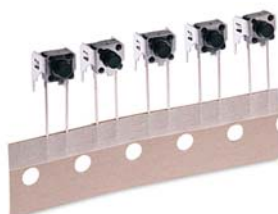

TL 58

RIGHT ANGLE RADIAL LEAD

Actuator Length (L) in mm	
V	= 3.85
W	= 3.15
X	= 4.75

Operating Force	
F100	= 100 ± 50gf
F160	= 160 ± 50gf
F260	= 260 ± 50gf