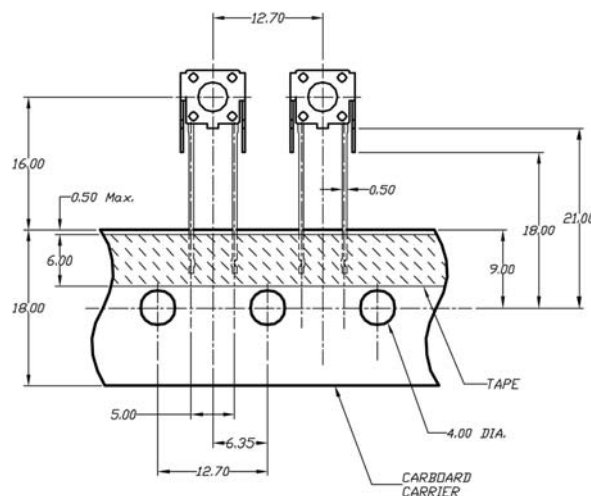

Actuator Length (L) in mm		
N = 4.3	C = 8.0	P = 8.5
A = 5.0	F = 7.0	
B = 9.5	E = 7.3	

Operating Force	
F100	= 100 ± 50gf
F160	= 160 ± 50gf
F260	= 260 ± 50gf

TL 58

RIGHT ANGLE RADIAL LEAD

Actuator Length (L) in mm	
V	= 3.85
W	= 3.15
X	= 4.75

Operating Force	
F100	= 100 ± 50gf
F160	= 160 ± 50gf
F260	= 260 ± 50gf

TACT SWITCHES

NAVIGATION SWITCHES

PUSHBUTTON SWITCHES

TOGGLE SWITCHES

ROCKER SWITCHES

SLIDE SWITCHES

SNAP-ACTION SWITCHES