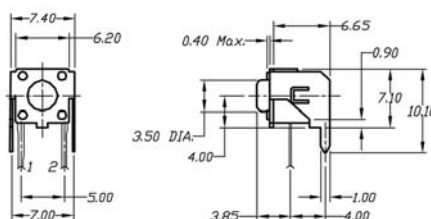

HOW TO ORDER

SERIES	MODEL NO.	ACTUATOR ("L" Dimension)	OPERATING FORCE	CONTACT MATERIAL
TL	59	N = 4.3mm A = 5.0mm B = 9.5mm C = 8.0mm F = 7.0mm E = 7.3mm P = 8.5mm	F100 F160 F260	Q = Silver
TL	58 Right Angle	V = 3.85mm W = 3.15mm X = 4.75mm	F100 F160 F260	Q = Silver

Actuator Length (L) in mm		
N = 4.3	C = 8.0	P = 8.5
A = 5.0	F = 7.0	
B = 9.5	E = 7.3	

Operating Force	
F100	= 100 ± 50gf
F160	= 160 ± 50gf
F260	= 260 ± 50gf

TL 58

RIGHT ANGLE RADIAL LEAD

Actuator Length (L) in mm	
V	= 3.85
W	= 3.15
X	= 4.75

Operating Force	
F100	= 100 ± 50gf
F160	= 160 ± 50gf
F260	= 260 ± 50gf

TACT SWITCHES

NAVIGATION SWITCHES

PUSHBUTTON SWITCHES

TOGGLE SWITCHES

ROCKER SWITCHES

SLIDE SWITCHES

SNAP-ACTION SWITCHES