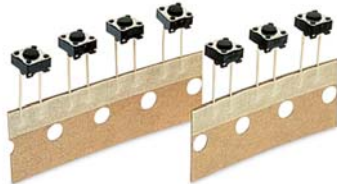

▶ ▶ ▶ Example Ordering Number
TL-59-N-F160-Q

Specifications subject to change without notice.

TACT SWITCHES

NAVIGATION SWITCHES

PUSHBUTTON SWITCHES

TOGGLE SWITCHES

ROCKER SWITCHES

SLIDE SWITCHES

SNAP-ACTION SWITCHES

DIP SWITCHES

KEYLOCK SWITCHES

ROTARY SWITCHES

DETECTOR SWITCHES

CAP OPTIONS

TL 59

STANDARD RADIAL LEAD