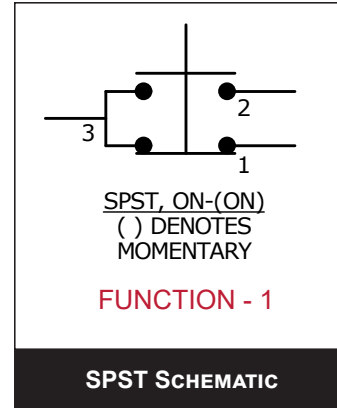

PMV6 SERIES ANTI-VANDAL SWITCH

BODY DIMENSIONS SPDT OFF-(ON)

SWITCH	WIRE	LENGTH
SW1-1	WIRE, 20AWG AWM UL3385, GREEN	500.0 [19.7 in]
SW1-2	WIRE, 20AWG AWM UL3385, BLUE	500.0 [19.7 in]
SW1-3	WIRE, 20AWG AWM UL3385, BLACK	500.0 [19.7 in]

PMV6 SERIES ANTI-VANDAL SWITCH

BODY DIMENSIONS SPST OFF-(ON)

SWITCH	WIRE	LENGTH
SW1-1	WIRE, 20AWG AWM UL3385, GREEN	500.0 [19.7 in]
SW1-2	WIRE, 20AWG AWM UL3385, BLUE	500.0 [19.7 in]
SW1-3	WIRE, 20AWG AWM UL3385, BLACK	500.0 [19.7 in]

PMV6 SERIES ANTI-VANDAL SWITCH

BODY DIMENSIONS SPST ON-(OFF)

SWITCH	WIRE	LENGTH
SW1-1	WIRE, 20AWG AWM UL3385, GREEN	500.0 [19.7 in]
SW1-2	WIRE, 20AWG AWM UL3385, BLUE	500.0 [19.7 in]
SW1-3	WIRE, 20AWG AWM UL3385, BLACK	500.0 [19.7 in]