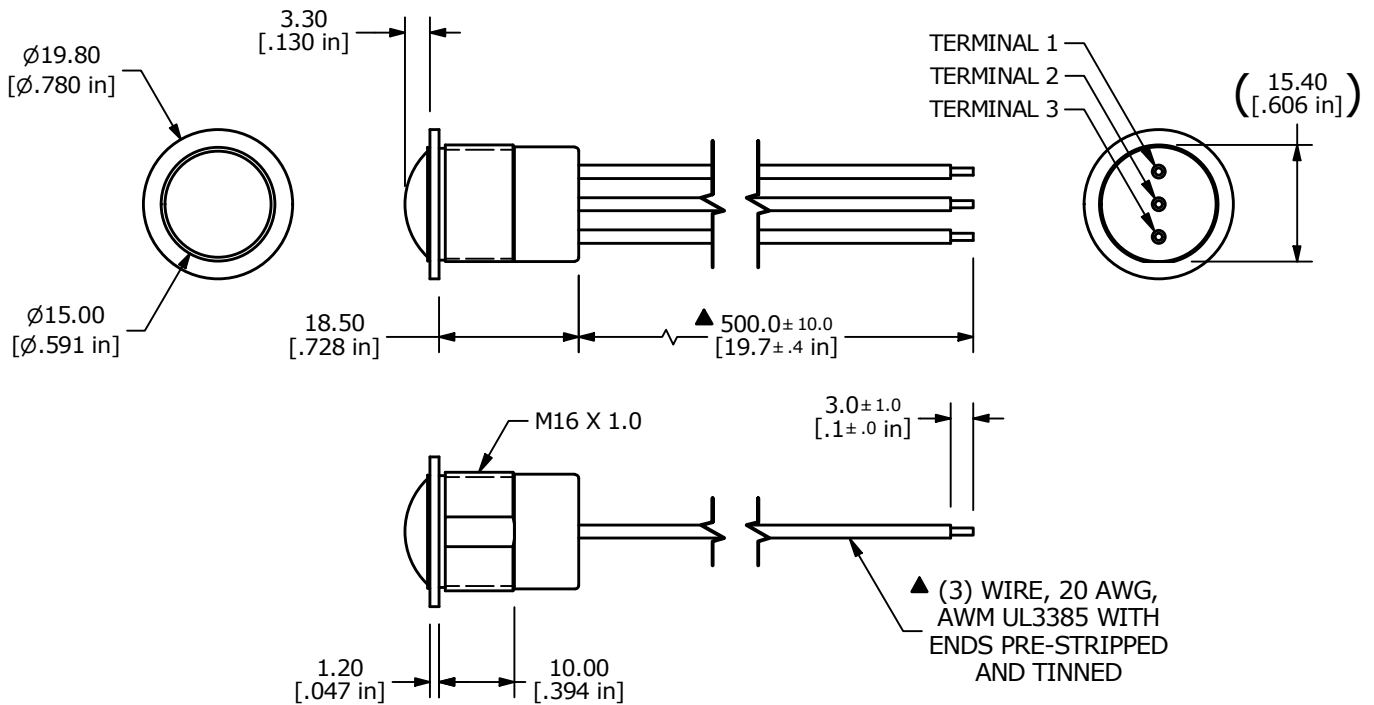

PMV6 SERIES ANTI-VANDAL SWITCH

BODY DIMENSIONS SPDT OFF-(ON)

SWITCH	WIRE	LENGTH
SW1-1	WIRE, 20AWG AWM UL3385, GREEN	500.0 [19.7 in]
SW1-2	WIRE, 20AWG AWM UL3385, BLUE	500.0 [19.7 in]
SW1-3	WIRE, 20AWG AWM UL3385, BLACK	500.0 [19.7 in]

PMV6 SERIES ANTI-VANDAL SWITCH

BODY DIMENSIONS SPST OFF-(ON)

SWITCH	WIRE	LENGTH
SW1-1	WIRE, 20AWG AWM UL3385, GREEN	500.0 [19.7 in]
SW1-2	WIRE, 20AWG AWM UL3385, BLUE	500.0 [19.7 in]
SW1-3	WIRE, 20AWG AWM UL3385, BLACK	500.0 [19.7 in]

PMV6 SERIES ANTI-VANDAL SWITCH

BODY DIMENSIONS SPST ON-(OFF)

SWITCH	WIRE	LENGTH
SW1-1	WIRE, 20AWG AWM UL3385, GREEN	500.0 [19.7 in]
SW1-2	WIRE, 20AWG AWM UL3385, BLUE	500.0 [19.7 in]
SW1-3	WIRE, 20AWG AWM UL3385, BLACK	500.0 [19.7 in]