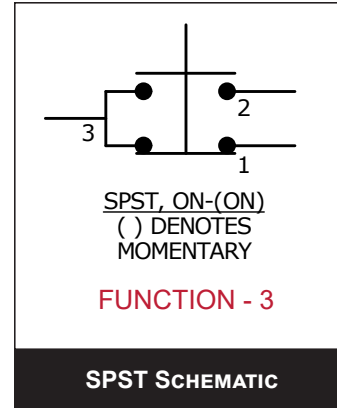

PMV6 SERIES ANTI-VANDAL SWITCH

BODY DIMENSIONS SPDT OFF-(ON)

SWITCH	WIRE	LENGTH
SW1-1	WIRE, 20AWG AWM UL3385, GREEN	500.0 [19.7 in]
SW1-2	WIRE, 20AWG AWM UL3385, BLUE	500.0 [19.7 in]
SW1-3	WIRE, 20AWG AWM UL3385, BLACK	500.0 [19.7 in]

PMV6 SERIES ANTI-VANDAL SWITCH

BODY DIMENSIONS SPST OFF-(ON)

SWITCH	WIRE	LENGTH
SW1-1	WIRE, 20AWG AWM UL3385, GREEN	500.0 [19.7 in]
SW1-2	WIRE, 20AWG AWM UL3385, BLUE	500.0 [19.7 in]
SW1-3	WIRE, 20AWG AWM UL3385, BLACK	500.0 [19.7 in]

PMV6 SERIES ANTI-VANDAL SWITCH

BODY DIMENSIONS SPST ON-(OFF)

SWITCH	WIRE	LENGTH
SW1-1	WIRE, 20AWG AWM UL3385, GREEN	500.0 [19.7 in]
SW1-2	WIRE, 20AWG AWM UL3385, BLUE	500.0 [19.7 in]
SW1-3	WIRE, 20AWG AWM UL3385, BLACK	500.0 [19.7 in]