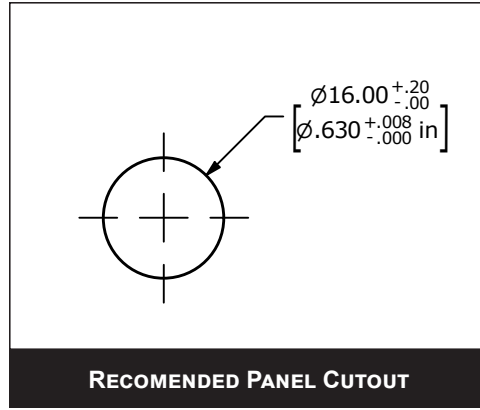

PMV6 SERIES ANTI-VANDAL SWITCH

BODY DIMENSIONS SPDT OFF-(ON)

SWITCH	WIRE	LENGTH
SW1-1	WIRE, 20AWG AWM UL3385, GREEN	500.0 [19.7 in]
SW1-2	WIRE, 20AWG AWM UL3385, BLUE	500.0 [19.7 in]
SW1-3	WIRE, 20AWG AWM UL3385, BLACK	500.0 [19.7 in]

PMV6 SERIES ANTI-VANDAL SWITCH

BODY DIMENSIONS SPST OFF-(ON)

SWITCH	WIRE	LENGTH
SW1-1	WIRE, 20AWG AWM UL3385, GREEN	500.0 [19.7 in]
SW1-2	WIRE, 20AWG AWM UL3385, BLUE	500.0 [19.7 in]
SW1-3	WIRE, 20AWG AWM UL3385, BLACK	500.0 [19.7 in]

PMV6 SERIES ANTI-VANDAL SWITCH

BODY DIMENSIONS SPST ON-(OFF)

SWITCH	WIRE	LENGTH
SW1-1	WIRE, 20AWG AWM UL3385, GREEN	500.0 [19.7 in]
SW1-2	WIRE, 20AWG AWM UL3385, BLUE	500.0 [19.7 in]
SW1-3	WIRE, 20AWG AWM UL3385, BLACK	500.0 [19.7 in]