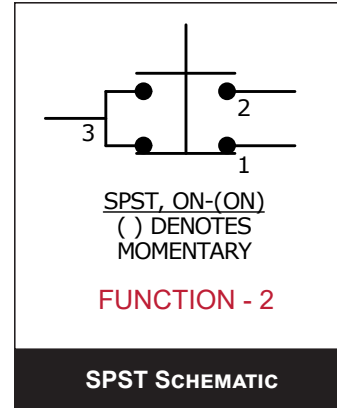

PMV6 SERIES ANTI-VANDAL SWITCH

BODY DIMENSIONS SPDT OFF-(ON)

SWITCH	WIRE	LENGTH
SW1-1	WIRE, 20AWG AWM UL3385, GREEN	500.0 [19.7 in]
SW1-2	WIRE, 20AWG AWM UL3385, BLUE	500.0 [19.7 in]
SW1-3	WIRE, 20AWG AWM UL3385, BLACK	500.0 [19.7 in]

PMV6 SERIES ANTI-VANDAL SWITCH

BODY DIMENSIONS SPST OFF-(ON)

SWITCH	WIRE	LENGTH
SW1-1	WIRE, 20AWG AWM UL3385, GREEN	500.0 [19.7 in]
SW1-2	WIRE, 20AWG AWM UL3385, BLUE	500.0 [19.7 in]
SW1-3	WIRE, 20AWG AWM UL3385, BLACK	500.0 [19.7 in]

PMV6 SERIES ANTI-VANDAL SWITCH

BODY DIMENSIONS SPST ON-(OFF)

SWITCH	WIRE	LENGTH
SW1-1	WIRE, 20AWG AWM UL3385, GREEN	500.0 [19.7 in]
SW1-2	WIRE, 20AWG AWM UL3385, BLUE	500.0 [19.7 in]
SW1-3	WIRE, 20AWG AWM UL3385, BLACK	500.0 [19.7 in]